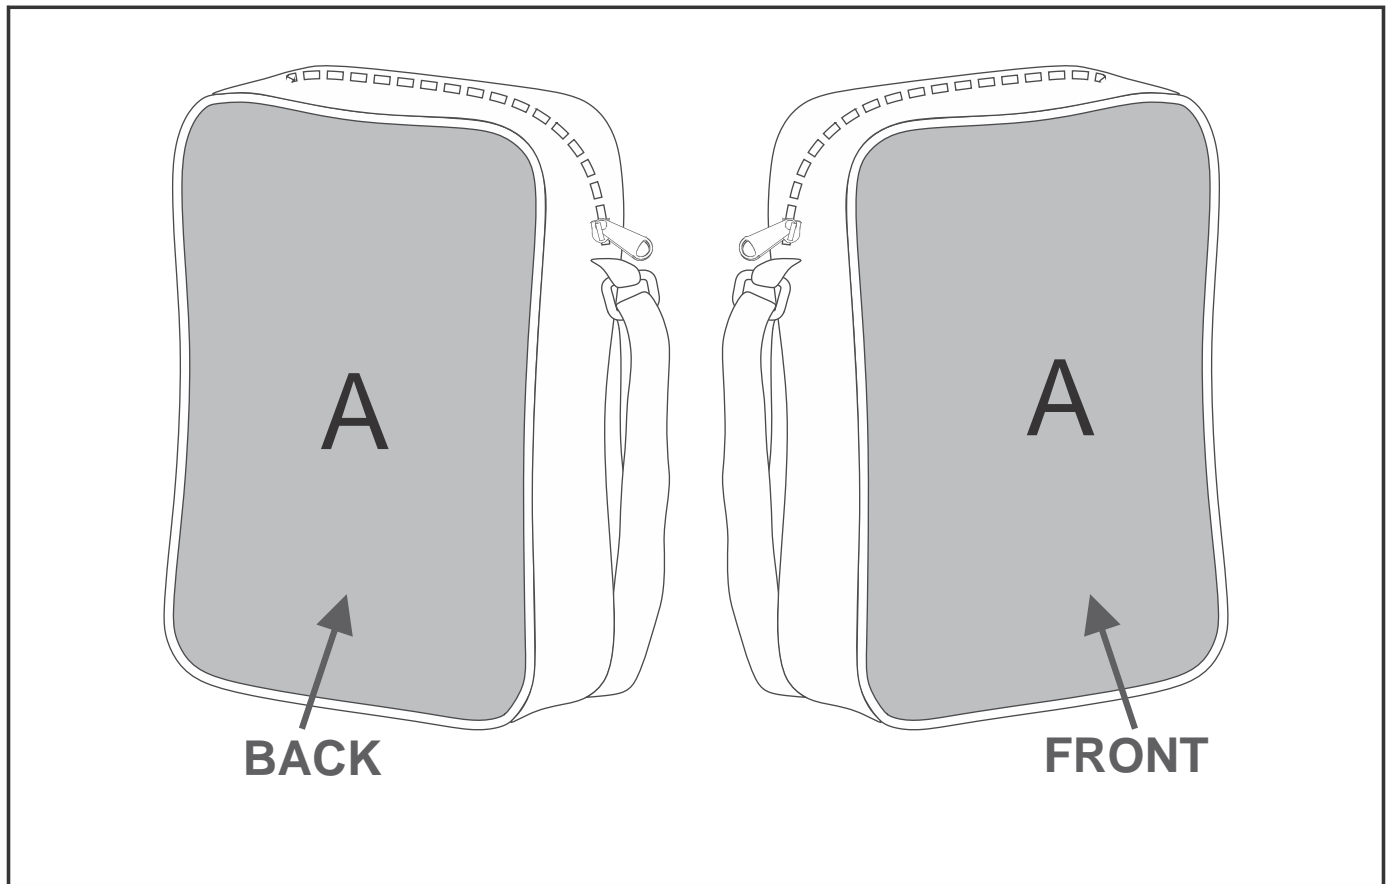

SG-HP-127-G

PPS Hoppla Worldly Crossbody Bag

Need to know:

- Includes 1-Position Sublimation (setup fees apply)
- **Please Note: We cannot guarantee 100% logo Alignment on all Brandable Panels.**

Branding Options:

Position A

1. Custom Sublimation A (CPSUB-A)
Full Colour
Size: 422mm wide x 270mm high